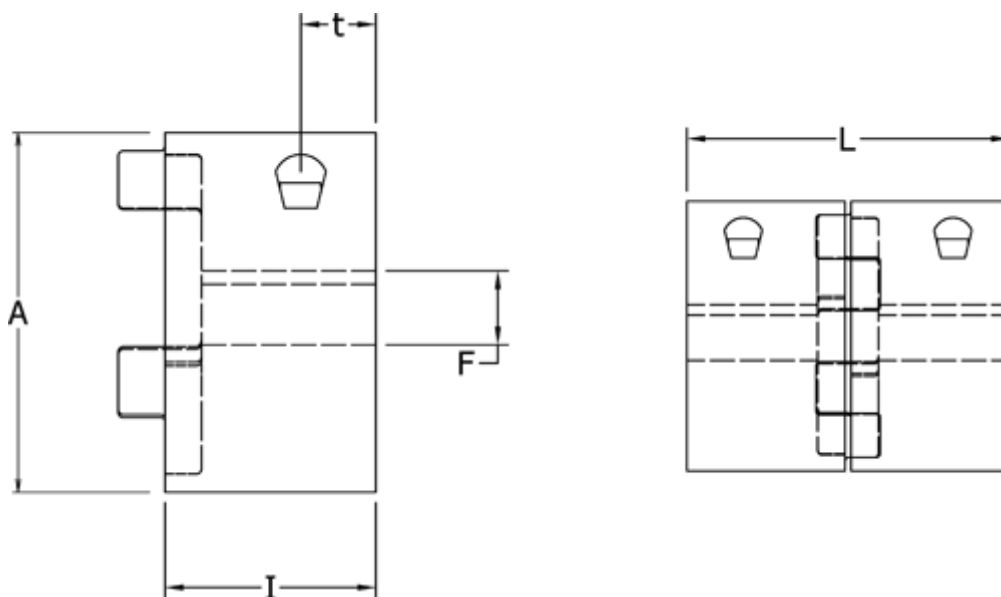

# Data Sheet

Article number: 3335019M015

Description: Clamping Hub Klonex ES 19/24  
ALU Aluminium, Bore 15H7 mm

## Measures

A = 40  
F = 15  
I = 25  
L = 66  
t = 12.0